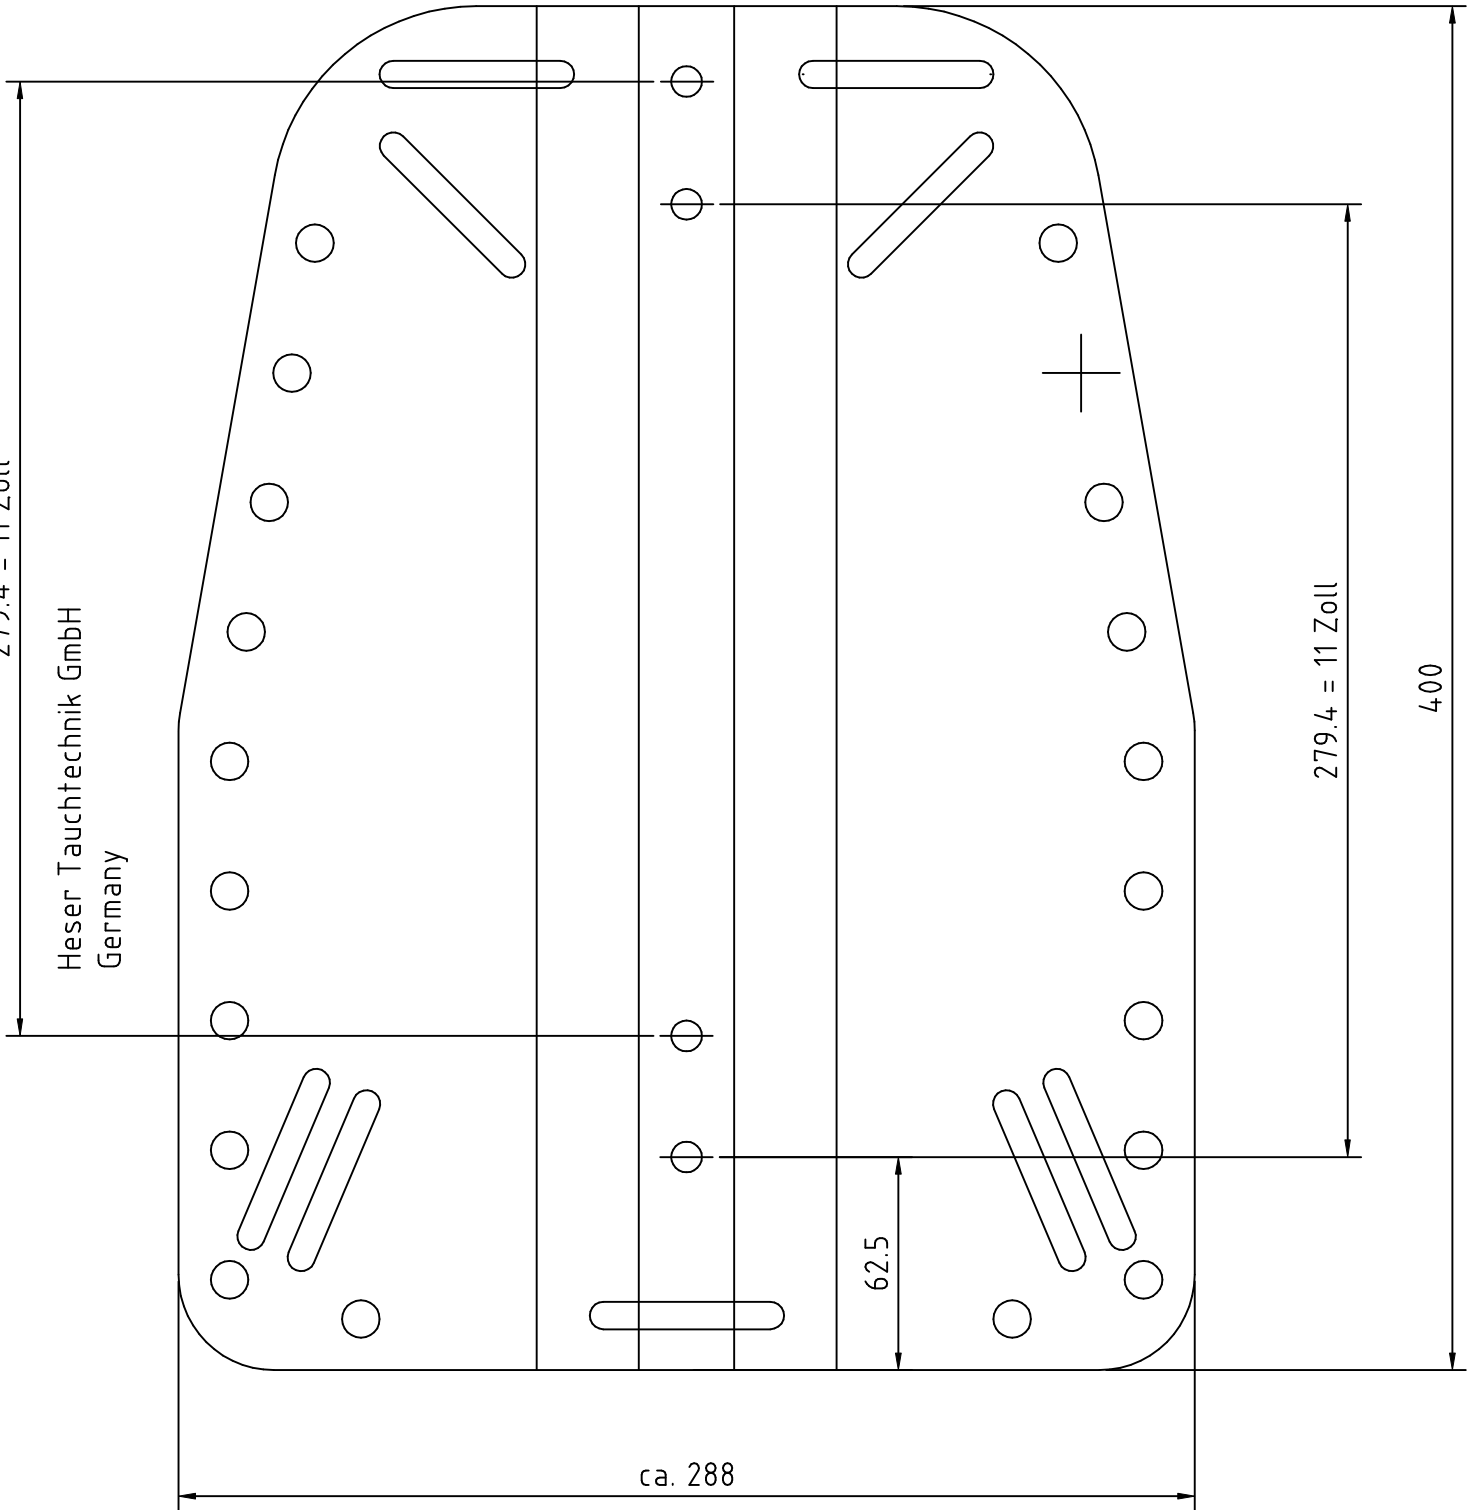

279.4 = 11 Zoll

Heser Tauchtechnik GmbH
Germany

279.4 = 11 Zoll

400

ca. 288

62.5

All measurements in mm
Alle Maße in mm